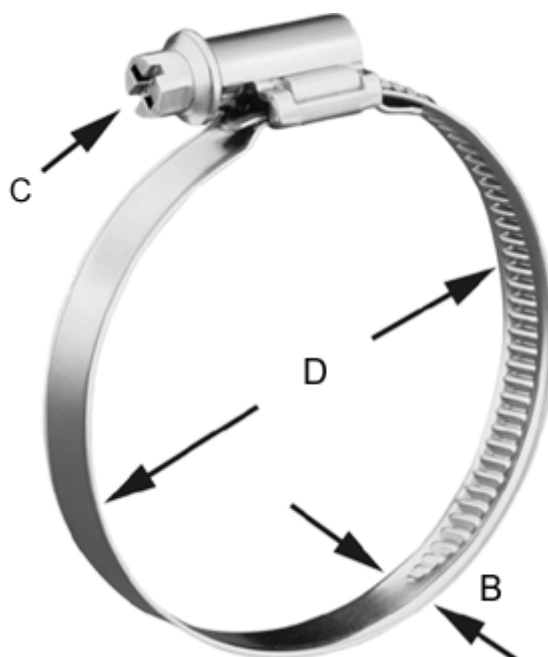

Article number: 021267565050

Description: Worm Drive Hose Clip
TORRO S 40-60/9 C7 W1

Measures

C (screw type) = C7 - 7mm

Diameter D = 40-60

Width B = 9.0